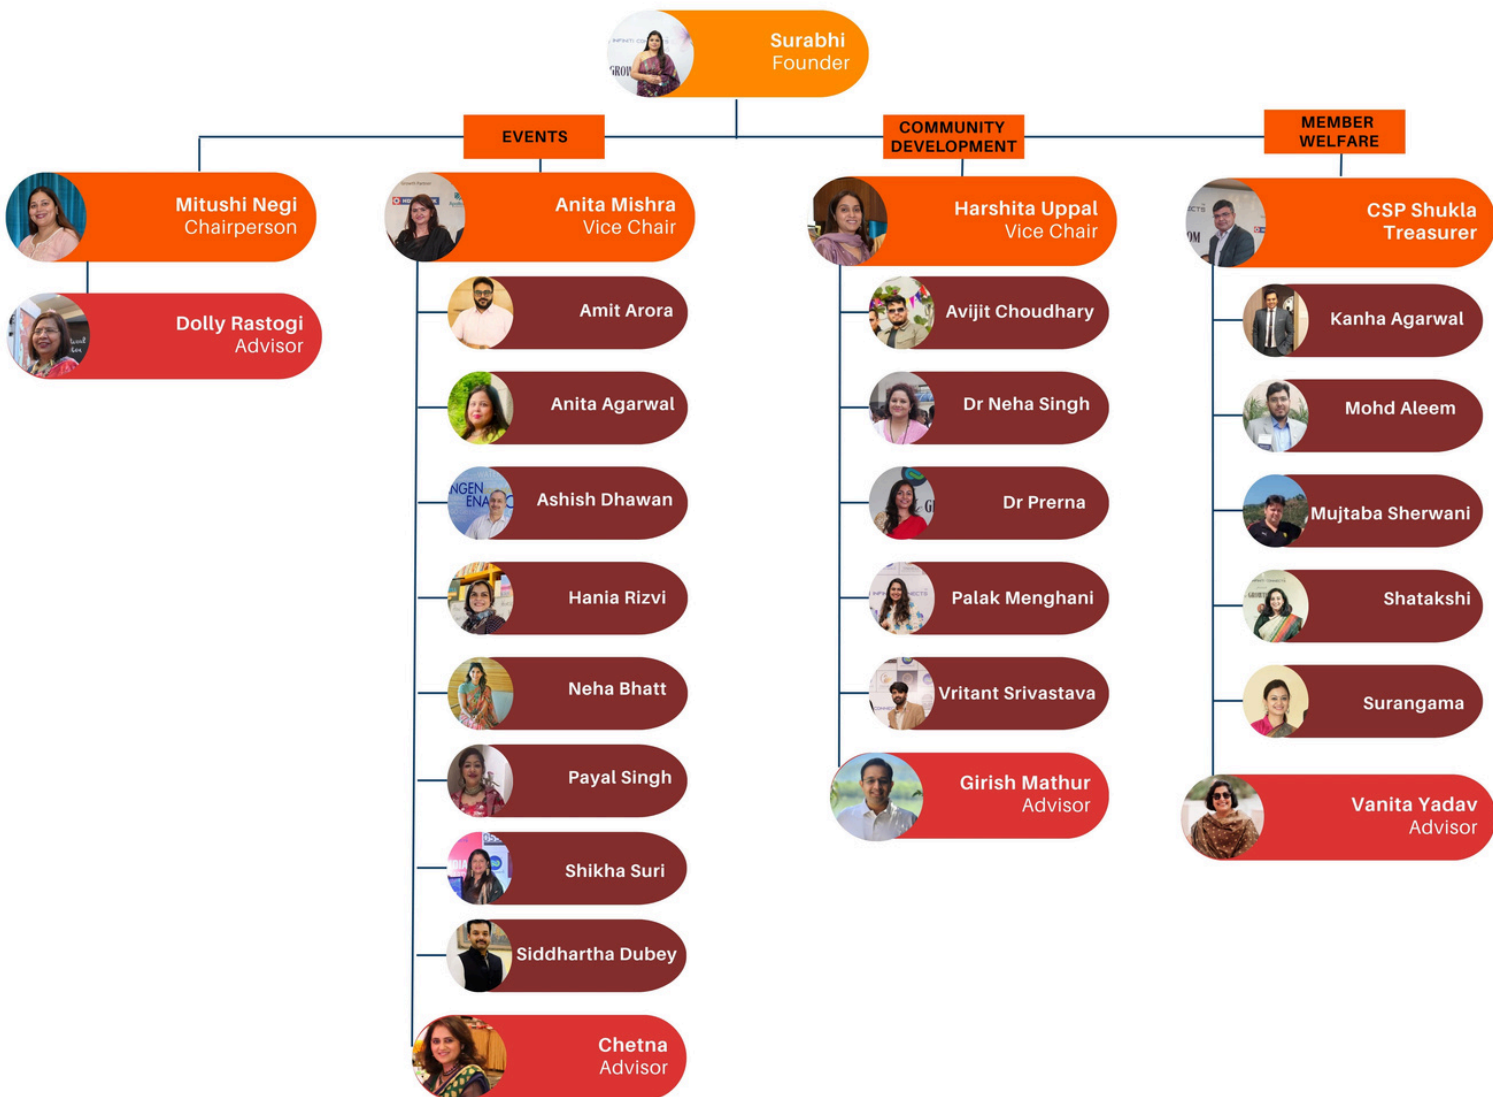

Infiniti Connects™ hosted Discovery Day in Lucknow, creating a purposeful space where members stepped beyond routine networking and into an experience centered on growth, vision, and meaningful collaboration. Set in an inspiring and engaging environment, Discovery Day encouraged thoughtful conversations, idea exchange, and intentional connections beyond formal introductions. As members explored new perspectives, shared aspirations, and aligned their goals, stronger bonds were formed and new professional possibilities naturally unfolded.

INFINITI CONNECTS

INFINITI BUZZ NEWSLETTER

For the Community, By the Community, Of the Community

FEBRUARY 2026 Edition

Collab| Socialize | Network | Grow

NEW EXECUTIVE COMMITTEE

1 APRIL 2026-31 MARCH 2027

The new Executive Committee will take forward the commendable work of previous and work to strengthen engagement, foster collaboration, and support the continued growth of the Infiniti Connects community.

TM
INFINITI CONNECTS TM

INFINITI BUZZ
NEWS LETTER

For the Community, By the Community, Of the Community

FEBRUARY
2026 Edition

Collab | Socialize | Network | Grow

Birthdays of February

KRITIKA SETH

DR KUMAR GAURAV